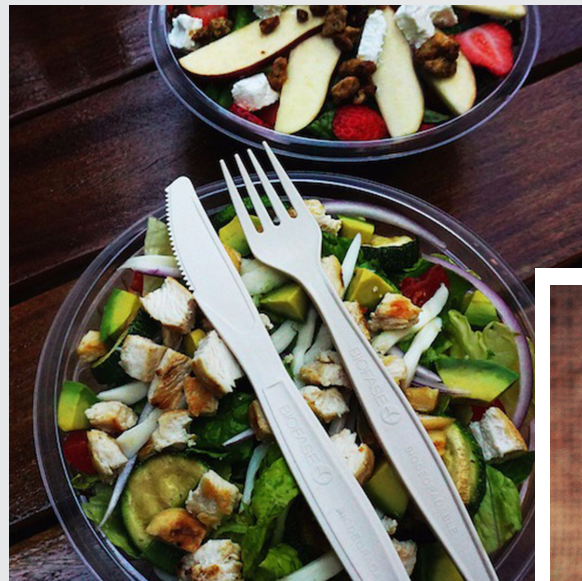

The avocado is a magical fruit, it is delicious and offers an enormous amount of nutrients that benefit our health. However, for many years its seed kept a big secret that can save our planet from plastic contamination.